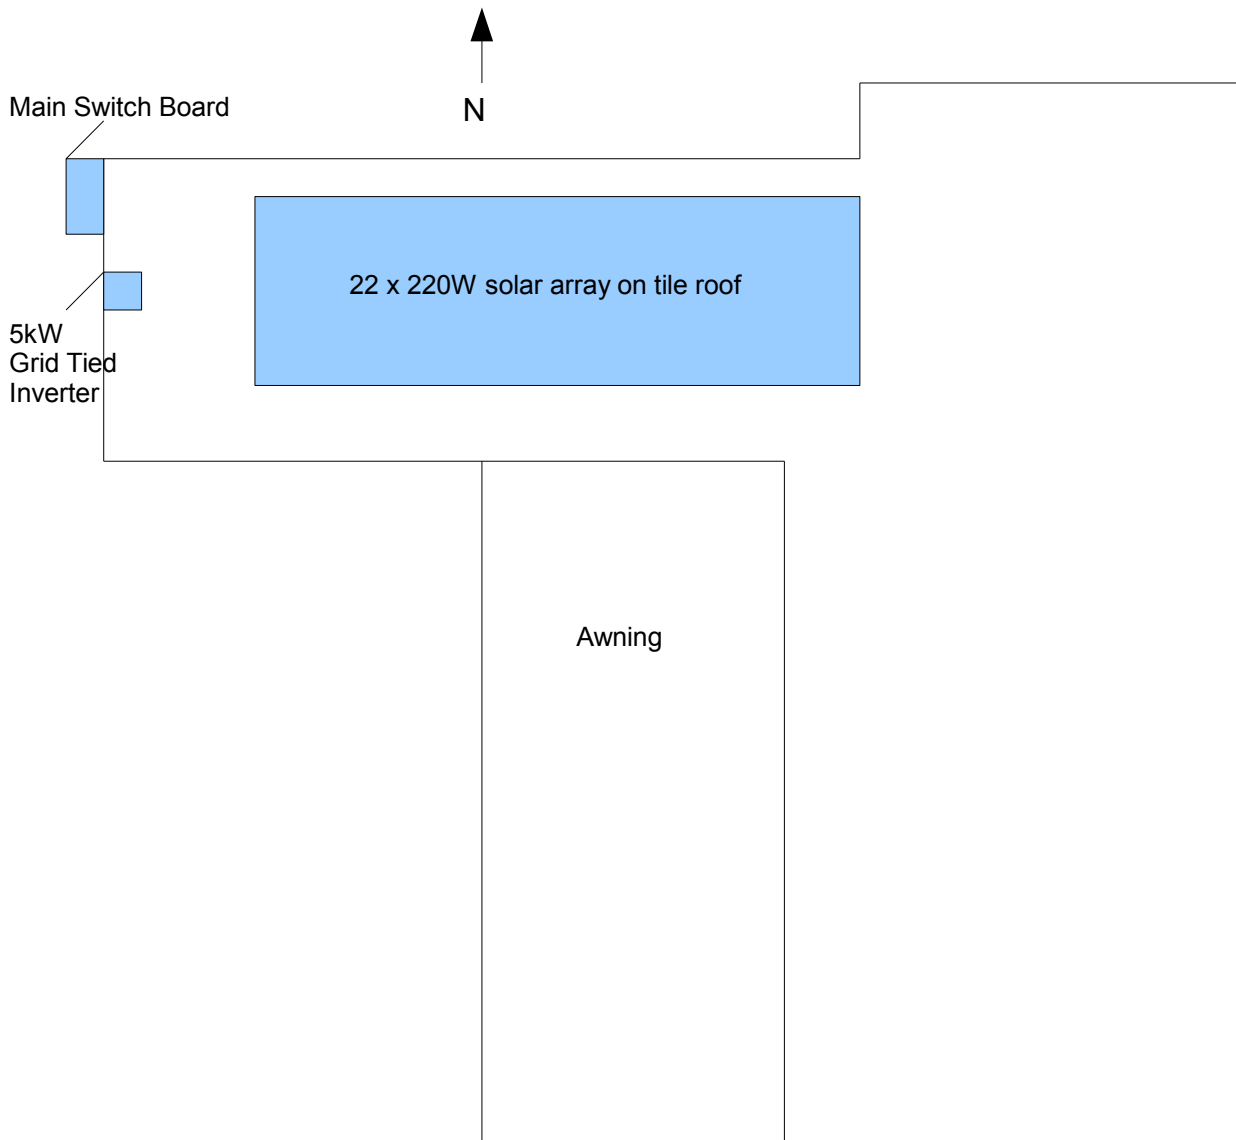

Solar power plant located in Australia

Drawn by Rod Grono
Western Sydney Solar
0416209716
27/10/2011