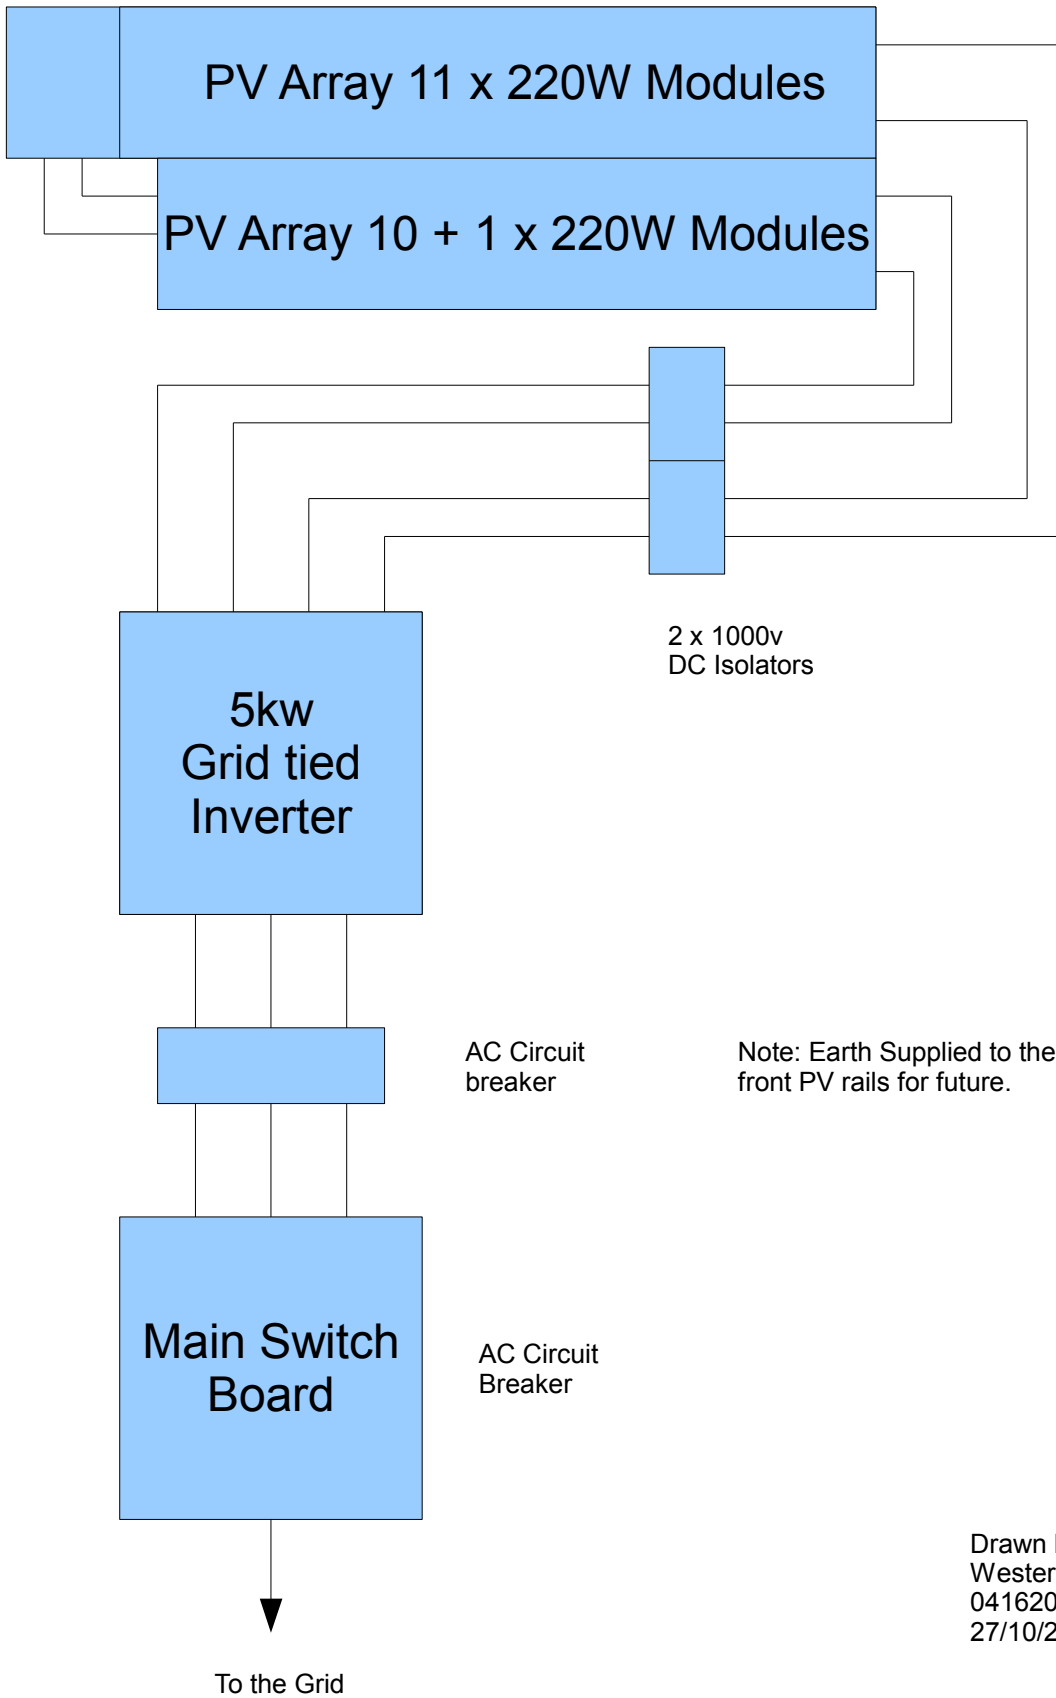

Solar power plant located in Australia

Drawn by Rod Grono
Western Sydney Solar
0416209716
27/10/2011